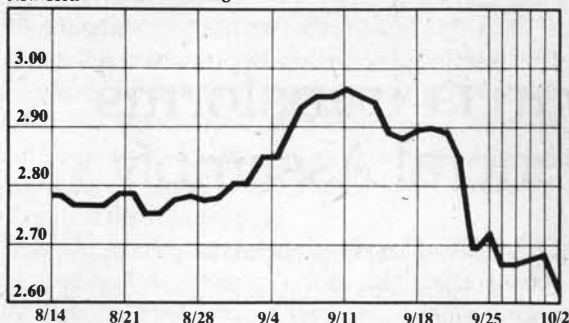

Currency Rates

The dollar in deutschmarks

New York late afternoon fixing